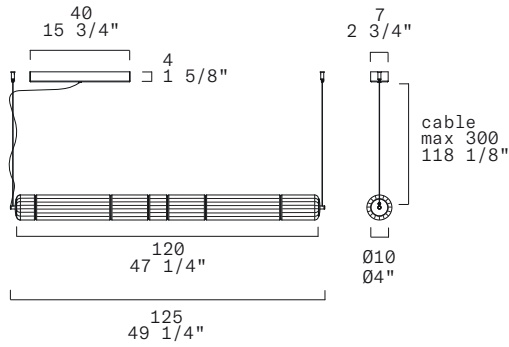

STACKING S 120 H RIG - INDOOR

David Rockwell, 2024

LEUCOS

Discover more

REPLACEABLE LED

TECHNICAL SHEET

MATERIALS	Diffuser: Blown Borosilicate Glass Structure: Aluminum
DIMENSIONS	Diffuser: Ø10cm L120cm [Ø4" 47 1/4"] Canopy: 40cm x 7cm x H4cm [15 3/4" x 2 3/4" x H1 5/8"] Cable length: 300cm [118 1/8"]
CANOPY	Matte white
LIGHT SOURCE	5 X LED STRIP 24V 28,75W (total) 3306 lm (nominal) 3000K CRI≥90 5 X LED STRIP 24V 28,75W (total) 3162 lm (nominal) 2700K CRI≥90
DIMMING PROTOCOL	Push-dim; 0/1-10V, DALI
MARKING	 
NET WEIGHT	6,8 kg

Standard version (supplied with canopy & driver)

DIMMING PROTOCOL	Push-dim; 0/1-10V, DALI	
FINISH (DIFFUSER + STRUCTURE)	SOURCE	CODE
Transparent Rigadin + Anodized Aluminum	LED 3000K	0013545
	LED 2700K	0013546