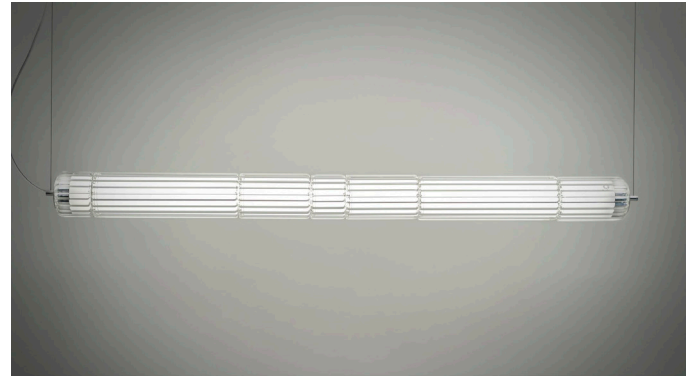

STACKING S 120 H RIG - INDOOR

David Rockwell, 2024

LEUCOS

Discover more

REPLACEABLE LED

TECHNICAL SHEET

MATERIALS	Diffuser: Blown Borosilicate Glass Structure: Aluminum
DIMENSIONS	Diffuser: Ø10cm L120cm [Ø4" 47 1/4"] Canopy: 40cm x 7cm x H4cm [15 3/4" x 2 3/4" x H1 5/8"] Cable length: 300cm [118 1/8"]
CANOPY	Matte white
LIGHT SOURCE	5 X LED STRIP 24V 28,75W (total) 3306 lm (nominal) 3000K CRI≥90 5 X LED STRIP 24V 28,75W (total) 3162 lm (nominal) 2700K CRI≥90
DIMMING PROTOCOL	Push-dim; 0/1-10V, DALI
MARKING	 
NET WEIGHT	6,8 kg

Standard version (supplied with canopy & driver)

DIMMING PROTOCOL	Push-dim; 0/1-10V, DALI	
FINISH (DIFFUSER + STRUCTURE)	SOURCE	CODE
Transparent Rigadin + Anodized Aluminum	LED 3000K	0013545
	LED 2700K	0013546

Class 3 version installation with remote driver (supplied without canopy & driver)

DIMMING PROTOCOL	Driver and canopy not included	
FINISH (DIFFUSER + STRUCTURE)	SOURCE	CODE
Transparent Rigadin + Anodized Aluminum	LED 3000K	0013547
	LED 2700K	0013548