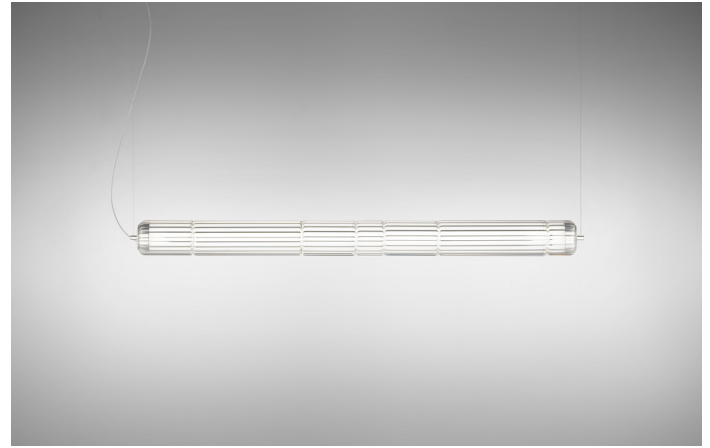

STACKING S 120 H RIG - INDOOR

David Rockwell, 2024

LEUCOS

Discover more

REPLACEABLE LED

TECHNICAL SHEET

MATERIALS	Diffuser: Blown Borosilicate Glass Structure: Aluminum
DIMENSIONS	Diffuser: Ø10cm L120cm [Ø4" 47 1/4"] Canopy: 40cm x 7cm x H4cm [15 3/4" x 2 3/4" x H1 5/8"] Cable length: 300cm [118 1/8"]
CANOPY	Matte white
LIGHT SOURCE	5 X LED STRIP 24V 28,75W (total) 3306 lm (nominal) 3000K CRI≥90 5 X LED STRIP 24V 28,75W (total) 3162 lm (nominal) 2700K CRI≥90
DIMMING PROTOCOL	Push-dim; 0/1-10V, DALI
MARKING	CE IP20
NET WEIGHT	7,1 kg

Standard version (supplied with canopy & driver)

DIMMING PROTOCOL	Push-dim; 0/1-10V, DALI	
FINISH (DIFFUSER + STRUCTURE)	SOURCE	CODE
Transparent Rigadin + Anodized Aluminum	LED 3000K	0013545
	LED 2700K	0013546

Class 3 version installation with remote driver (supplied without canopy & driver)

DIMMING PROTOCOL	Driver and canopy not included	
FINISH (DIFFUSER + STRUCTURE)	SOURCE	CODE
Transparent Rigadin + Anodized Aluminum	LED 3000K	0013547
	LED 2700K	0013548