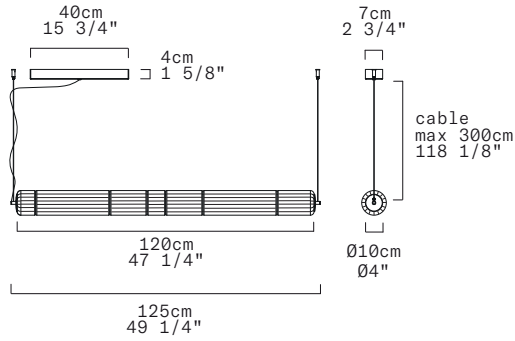

STACKING S 120 H RIG - INDOOR

David Rockwell, 2024

LEUCOS

Discover more

REPLACEABLE LED

TECHNICAL SHEET

MATERIALS	Diffuser: Blown Borosilicate Glass Structure: Aluminum
DIMENSIONS	Diffuser: Ø10cm L120cm [Ø4" 47 1/4"] Canopy: 40cm x 7cm x H4cm [15 3/4" x 2 3/4" x H1 5/8"] Cable length: 300cm [118 1/8"]
CANOPY	Matte white
LIGHT SOURCE	5 X LED STRIP 24V 28,75W (total) 3306 lm (nominal) 3000K CRI≥90 5 X LED STRIP 24V 28,75W (total) 3162 lm (nominal) 2700K CRI≥90
DIMMING PROTOCOL	Push-dim; 0/1-10V, DALI
MARKING	CE IP20
NET WEIGHT	7,1 kg

Standard version (supplied with canopy & driver)

DIMMING PROTOCOL	Push-dim; 0/1-10V, DALI	
FINISH (DIFFUSER + STRUCTURE)	SOURCE	CODE
Transparent Rigadin + Anodized Aluminum	LED 3000K	0013545
	LED 2700K	0013546