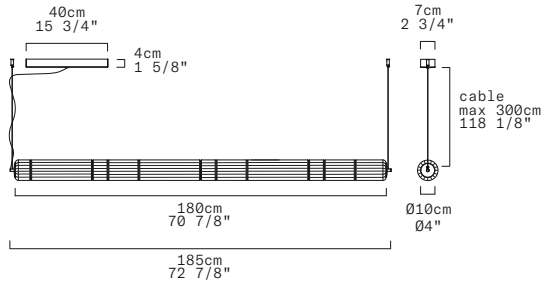

STACKING S 180 H RIG - INDOOR

David Rockwell, 2024

LEUCOS

Discover more

REPLACEABLE LED