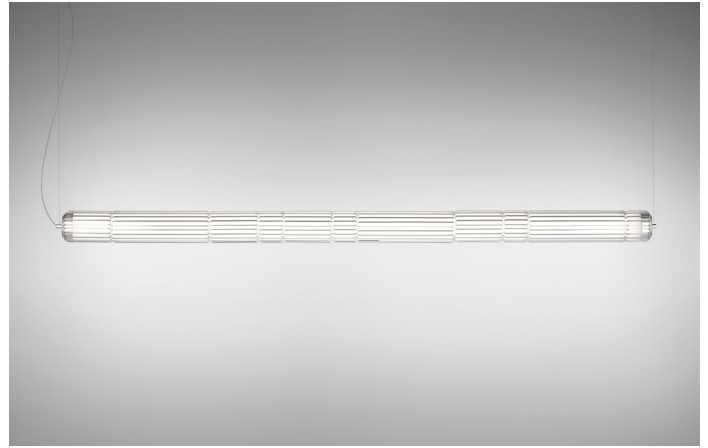

# STACKING S 180 H RIG - INDOOR

David Rockwell, 2024

# LEUCOS

Discover more

REPLACEABLE LED

## TECHNICAL SHEET

MATERIALS	Diffuser: Blown Borosilicate Glass Structure: Aluminum
DIMENSIONS	Diffuser: Ø10cm L180cm [Ø4" 70 7/8"] Canopy: 40cm x 7cm x H4cm [15 3/4" x 2 3/4" x H1 5/8"] Cable length: 300cm [118 1/8"]
CANOPY	Matte white
LIGHT SOURCE	5 X LED STRIP 24V 43,75W (total) 5031 lm (nominal) 3000K CRI≥90 5 X LED STRIP 24V 43,75W (total) 4812 lm (nominal) 2700K CRI≥90
DIMMING PROTOCOL	Push-dim; 0/1-10V, DALI
MARKING	<b>CE</b> <b>IP20</b>
NET WEIGHT	12,3 kg

### Standard version (supplied with canopy & driver)

DIMMING PROTOCOL	Push-dim; 0/1-10V, DALI	
FINISH (DIFFUSER + STRUCTURE)	SOURCE	CODE
Transparent Rigadin + Anodized Aluminum	LED 3000K	0013541
	LED 2700K	0013542