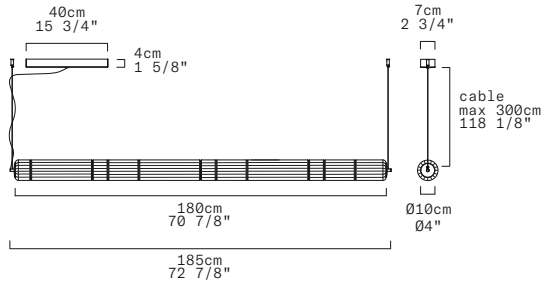

STACKING S 180 H RIG - INDOOR

David Rockwell, 2024

LEUCOS

Discover more

REPLACEABLE LED

TECHNICAL SHEET

MATERIALS	Diffuser: Blown Borosilicate Glass Structure: Aluminum
DIMENSIONS	Diffuser: Ø10cm L180cm [Ø4" 70 7/8"] Canopy: 40cm x 7cm x H4cm [15 3/4" x 2 3/4" x H1 5/8"] Cable length: 300cm [118 1/8"]
CANOPY	Matte white
LIGHT SOURCE	5 X LED STRIP 24V 43,75W (total) 5031 lm (nominal) 3000K CRI≥90 5 X LED STRIP 24V 43,75W (total) 4812 lm (nominal) 2700K CRI≥90
DIMMING PROTOCOL	Push-dim; 0/1-10V, DALI
MARKING	CE IP20
NET WEIGHT	12,9 kg

Standard version (supplied with canopy & driver)

DIMMING PROTOCOL	Push-dim; 0/1-10V, DALI	
FINISH (DIFFUSER + STRUCTURE)	SOURCE	CODE
Transparent Rigadin + Anodized Aluminum	LED 3000K	0013541
	LED 2700K	0013542