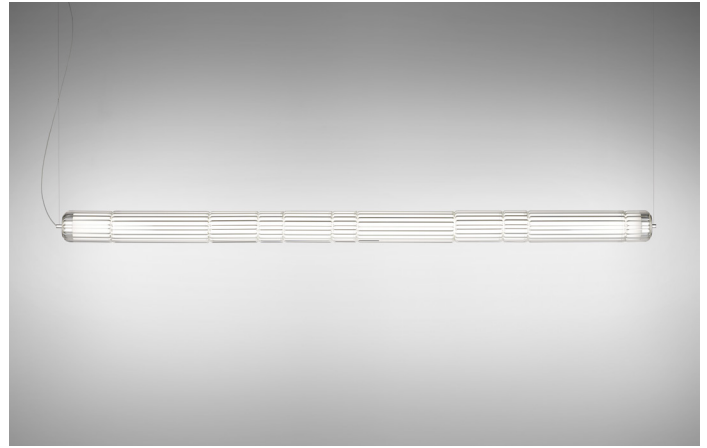

STACKING S 180 H RIG - INDOOR

David Rockwell, 2024

LEUCOS

Discover more

REPLACEABLE LED

TECHNICAL SHEET

MATERIALS	Diffuser: Blown Borosilicate Glass Structure: Aluminum
DIMENSIONS	Diffuser: Ø10cm L180cm [Ø4" 70 7/8"] Canopy: 40cm x 7cm x H4cm [15 3/4" x 2 3/4" x H1 5/8"] Cable length: 300cm [118 1/8"]
CANOPY	Matte white
LIGHT SOURCE	5 X LED STRIP 24V 43,75W (total) 5031 lm (nominal) 3000K CRI≥90 5 X LED STRIP 24V 43,75W (total) 4812 lm (nominal) 2700K CRI≥90
DIMMING PROTOCOL	Push-dim; 0/1-10V, DALI
MARKING	CE IP20
NET WEIGHT	12,9 kg

Standard version (supplied with canopy & driver)

DIMMING PROTOCOL	Push-dim; 0/1-10V, DALI	
FINISH (DIFFUSER + STRUCTURE)	SOURCE	CODE
Transparent Rigadin + Anodized Aluminum	LED 3000K	0013541
	LED 2700K	0013542

Class 3 version installation with remote driver (supplied without canopy & driver)

DIMMING PROTOCOL	Driver and canopy not included	
FINISH (DIFFUSER + STRUCTURE)	SOURCE	CODE
Transparent Rigadin + Anodized Aluminum	LED 3000K	0013543
	LED 2700K	0013544