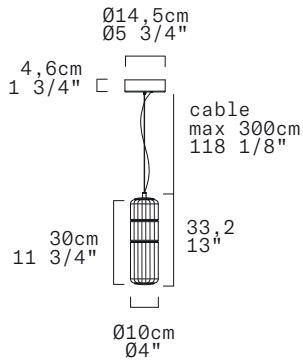

STACKING S 30 V RIG - INDOOR

David Rockwell, 2024

LEUCOS

Discover more

REPLACEABLE LED

TECHNICAL SHEET

MATERIALS Diffuser: Blown Borosilicate Glass
Structure: Aluminum

DIMENSIONS Diffuser: $\varnothing 10\text{cm}$ H 30cm [$\varnothing 4''$ H $11\ 3/4''$]
Canopy: $\varnothing 14,5\text{cm}$ H $4,6\text{cm}$ [$\varnothing 5\ 3/4''$ H $1\ 3/4''$]
Cable length: 300cm [$118\ 1/8''$]

CANOPY Matte white

LIGHT SOURCE 5 X LED STRIP 24V 6,25W (total) 718 lm (nominal) 3000K CRI \geq 90
5 X LED STRIP 24V 6,25W (total) 687 lm (nominal) 2700K CRI \geq 90

DIMMING PROTOCOL Push-dim; 0/1-10V, DALI

MARKING

NET WEIGHT 2,7 kg

Standard version (supplied with canopy & driver)

DIMMING PROTOCOL	Push-dim; 0/1-10V, DALI	
FINISH (DIFFUSER + STRUCTURE)	SOURCE	CODE
Transparent Rigadin + Anodized Aluminum	LED 3000K	0013557
	LED 2700K	0013558