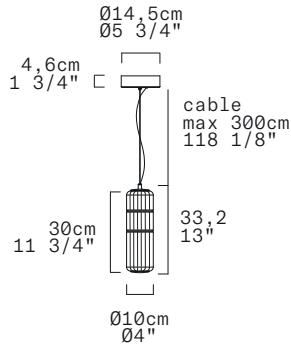

STACKING S 30 V RIG - INDOOR

David Rockwell, 2024

LEUCOS

Discover more

REPLACEABLE LED

TECHNICAL SHEET

MATERIALS	Diffuser: Blown Borosilicate Glass Structure: Aluminum
DIMENSIONS	Diffuser: Ø10cm H30cm [Ø4" H11 3/4"] Canopy: Ø14,5cm H4,6cm [Ø5 3/4" H1 3/4"] Cable length: 300cm [118 1/8"]
CANOPY	Matte white
LIGHT SOURCE	5 X LED STRIP 24V 6,25W (total) 718 lm (nominal) 3000K CRI≥90 5 X LED STRIP 24V 6,25W (total) 687 lm (nominal) 2700K CRI≥90
DIMMING PROTOCOL	Push-dim; 0/1-10V, DALI
MARKING	CE IP20
NET WEIGHT	2,7kg

Standard version (supplied with canopy & driver)

DIMMING PROTOCOL	Push-dim; 0/1-10V, DALI	
FINISH (DIFFUSER + STRUCTURE)	SOURCE	CODE
Transparent Rigadin + Anodized Aluminum	LED 3000K	0013557
	LED 2700K	0013558
Transparent Rigadin + Matte Black Aluminum	LED 3000K	0013882
	LED 2700K	0013883
Tobacco Rigadin + Anodized Aluminum	LED 3000K	0013858
	LED 2700K	0013859
Tobacco Rigadin + Matte Black Aluminum	LED 3000K	0013860
	LED 2700K	0013861