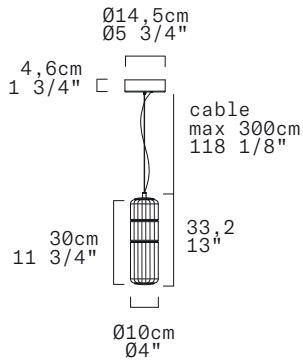

STACKING S 30 V RIG - INDOOR

David Rockwell, 2024

LEUCOS

Discover more

REPLACEABLE LED

TECHNICAL SHEET

MATERIALS Diffuser: Blown Borosilicate Glass
Structure: Aluminum

DIMENSIONS Diffuser: $\varnothing 10\text{cm}$ H 30cm [$\varnothing 4''$ H $11\ 3/4''$]
Canopy: $\varnothing 14,5\text{cm}$ H $4,6\text{cm}$ [$\varnothing 5\ 3/4''$ H $1\ 3/4''$]
Cable length: 300cm [$118\ 1/8''$]

CANOPY Matte white

LIGHT SOURCE 5 X LED STRIP 24V 6,25W (total) 718 lm (nominal) 3000K CRI \geq 90
5 X LED STRIP 24V 6,25W (total) 687 lm (nominal) 2700K CRI \geq 90

DIMMING PROTOCOL Push-dim; 0/1-10V, DALI

MARKING  

NET WEIGHT 2,7 kg

Standard version (supplied with canopy & driver)

DIMMING PROTOCOL	Push-dim; 0/1-10V, DALI	
FINISH (DIFFUSER + STRUCTURE)	SOURCE	CODE
Transparent Rigadin + Anodized Aluminum	LED 3000K	0013557
	LED 2700K	0013558