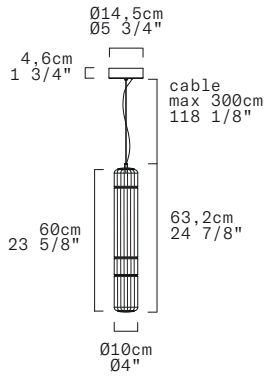

STACKING S 60 V RIG - INDOOR

David Rockwell, 2024

LEUCOS

Discover more

REPLACEABLE LED

TECHNICAL SHEET

MATERIALS	Diffuser: Blown Borosilicate Glass Structure: Aluminum
DIMENSIONS	Diffuser: Ø10cm H60cm [Ø4" 23 5/8"] Canopy: Ø14,5cm H4,6cm [Ø5 3/4" 1 3/4"] Cable length: 300cm [118 1/8"]
CANOPY	Matte white
LIGHT SOURCE	5 X LED STRIP 24V 13,75W (total) 1581 lm (nominal) 3000K CRI≥90 5 X LED STRIP 24V 13,75W (total) 1512 lm (nominal) 2700K CRI≥90
DIMMING PROTOCOL	Push-dim; 0/1-10V, DALI
MARKING	CE IP20
NET WEIGHT	3,9 kg

Standard version (supplied with canopy & driver)

DIMMING PROTOCOL	Push-dim; 0/1-10V, DALI	
FINISH (DIFFUSER + STRUCTURE)	SOURCE	CODE
Transparent Rigadin + Anodized Aluminum	LED 3000K	0013553
	LED 2700K	0013554