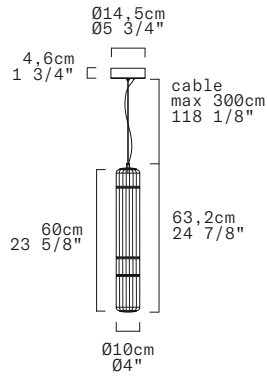

STACKING S 60 V RIG - INDOOR

David Rockwell, 2024

LEUCOS

Discover more

REPLACEABLE LED

TECHNICAL SHEET

MATERIALS Diffuser: Blown Borosilicate Glass
Structure: Aluminum

DIMENSIONS Diffuser: Ø10cm H60cm [Ø4" 23 5/8"]
Canopy: Ø14,5cm H4,6cm [Ø5 3/4" 1 3/4"]
Cable lenght: 300cm [118 1/8"]

CANOPY Matte white

LIGHT SOURCE 5 X LED STRIP 24V 13,75W (total) 1581 lm (nominal) 3000K CRI≥90
5 X LED STRIP 24V 13,75W (total) 1512 lm (nominal) 2700K CRI≥90

DIMMING PROTOCOL Push-dim; 0/1-10V, DALI

MARKING  

NET WEIGHT 3,5 kg

Standard version (supplied with canopy & driver)

DIMMING PROTOCOL	Push-dim; 0/1-10V, DALI	
FINISH (DIFFUSER + STRUCTURE)	SOURCE	CODE
Transparent Rigadin + Anodized Aluminum	LED 3000K	0013553
	LED 2700K	0013554