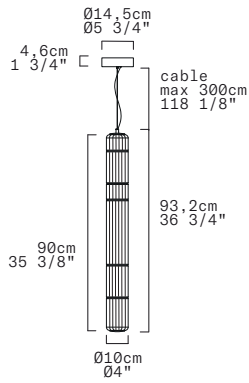

STACKING S 90 V RIG - INDOOR

David Rockwell, 2024

LEUCOS

Discover more

REPLACEABLE LED

TECHNICAL SHEET

MATERIALS Diffuser: Blown Borosilicate Glass
Structure: Aluminum

DIMENSIONS Diffuser: $\varnothing 10\text{cm}$ H 90cm [$\varnothing 4''$ 35 3/8"]
Canopy: $\varnothing 14,5\text{cm}$ H $4,6\text{cm}$ [$\varnothing 5\ 3/4''$ H 1 3/4"]
Cable length: 300cm [$118\ 1/8''$]

CANOPY Matte white

LIGHT SOURCE 5 X LED STRIP 24V 21,25W (total) 2443 lm (nominal) 3000K CRI \geq 90
5 X LED STRIP 24V 21,25W (total) 2337 lm (nominal) 2700K CRI \geq 90

DIMMING PROTOCOL Push-dim; 0/1-10V, DALI

MARKING  

NET WEIGHT 5,4 kg

Standard version (supplied with canopy & driver)

DIMMING PROTOCOL	Push-dim; 0/1-10V, DALI	
FINISH (DIFFUSER + STRUCTURE)	SOURCE	CODE
Transparent Rigadin + Anodized Aluminum	LED 3000K	0013549
	LED 2700K	0013550