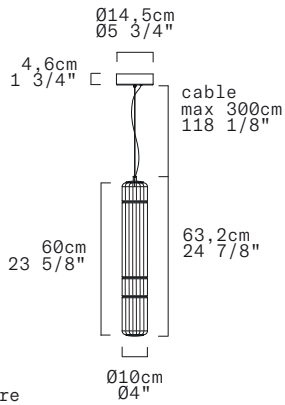

STACKING S 60 V RIG - INDOOR

David Rockwell, 2024

LEUCOS

Discover more

REPLACEABLE LED

TECHNICAL SHEET	
MATERIALS	Diffuser: Blown Borosilicate Glass Structure: Aluminum
DIMENSIONS	Diffuser: Ø10cm H60cm [Ø4" 23 5/8"] Canopy: Ø14,5cm H4,6cm [Ø5 3/4" 1 3/4"] Cable length: 300cm [118 1/8"]
CANOPY	Matte white
LIGHT SOURCE	5 X LED STRIP 24V 13,75W (total) 1581 lm (nominal) 3000K CRI≥90 5 X LED STRIP 24V 13,75W (total) 1512 lm (nominal) 2700K CRI≥90
DIMMING PROTOCOL	Push-dim; 0/1-10V, DALI
MARKING	 
NET WEIGHT	3,9kg

⊕ Standard version (supplied with canopy & driver)

DIMMING PROTOCOL	Push-dim; 0/1-10V, DALI	
FINISH (DIFFUSER + STRUCTURE)	SOURCE	CODE
Transparent Rigadin + Anodized Aluminum	LED 3000K	0013553
	LED 2700K	0013554
Transparent Rigadin + Matte Black Aluminum	LED 3000K	0013880
	LED 2700K	0013881
Tobacco Rigadin + Anodized Aluminum	LED 3000K	0013854
	LED 2700K	0013855
Tobacco Rigadin + Matte Black Aluminum	LED 3000K	0013856
	LED 2700K	0013857