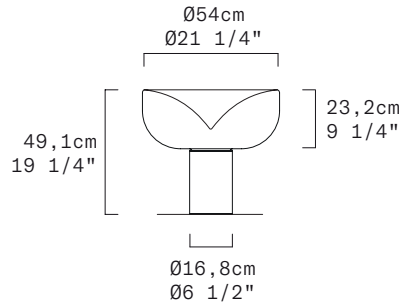

AELLA T 54 GOLD LEAVES - INDOOR

Toso & Massari, 1968

Exclusive Edition

Discover more

REPLACEABLE LED

[2]

TECHNICAL SHEET		
MATERIALS	Diffuser: Handblown glass with gold leaves / Metal Structure: Metal	
DIMENSIONS	Diffuser: Ø54 cm H23,2 cm [Ø21 1/4" H9 1/4"] Base: Ø16,8 cm H25,9 cm [Ø6 1/2" H10 1/4"] Cable length: 200 cm [78 3/4"]	
LIGHT SOURCE	LED 1 X 26,6W 40601m (nominal) 3000K CRI≥90 LED 1 X 26,6W 38081m (nominal) 2700K CRI≥90	
DIMMING PROTOCOL	Dimmer on cord	
MARKING	  	
NET WEIGHT	16,45kg	