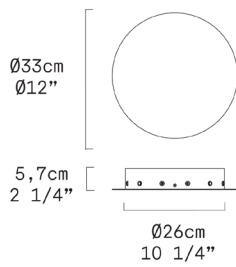

RADIAL CLUSTER CANOPY 33 - INDOOR

Leucos Design Lab, 2025

LEUCOS

Discover more

REPLACEABLE LED

TECHNICAL SHEET	
MATERIALS	Metal
DIMENSIONS	Ø33cm [Ø12"] H5,7cm [2 1/4"]
DIMMING PROTOCOL	Push-dim; 0/1-10V; DALI On-Off
MARKING	 
NET WEIGHT	4,6kg

DIMMING PROTOCOL	Push-dim; 0/1-10V; DALI
FINISH (STRUCTURE)	CODE
Matte White	8000341

DIMMING PROTOCOL	On-Off
FINISH (STRUCTURE)	CODE
Matte White	8000340

CONFIGURATION CANOPY + ITEMS

Maximum wattage
(Driver included for dimmable version cod. 8000341)

24Vdc 135W

LAMPS (MAX 12 ELEMENTS)

ITEMS	LIGHT SOURCE (W)
Stacking S 30 V	6,25
Stacking S 60 V	13,7
Stacking S 90 V	21,25
Stacking S 120 H	28,75
Stacking S 180 H	43,75

We reserve the right to change our product specifications.
Please visit www.leucos.com for the latest product information